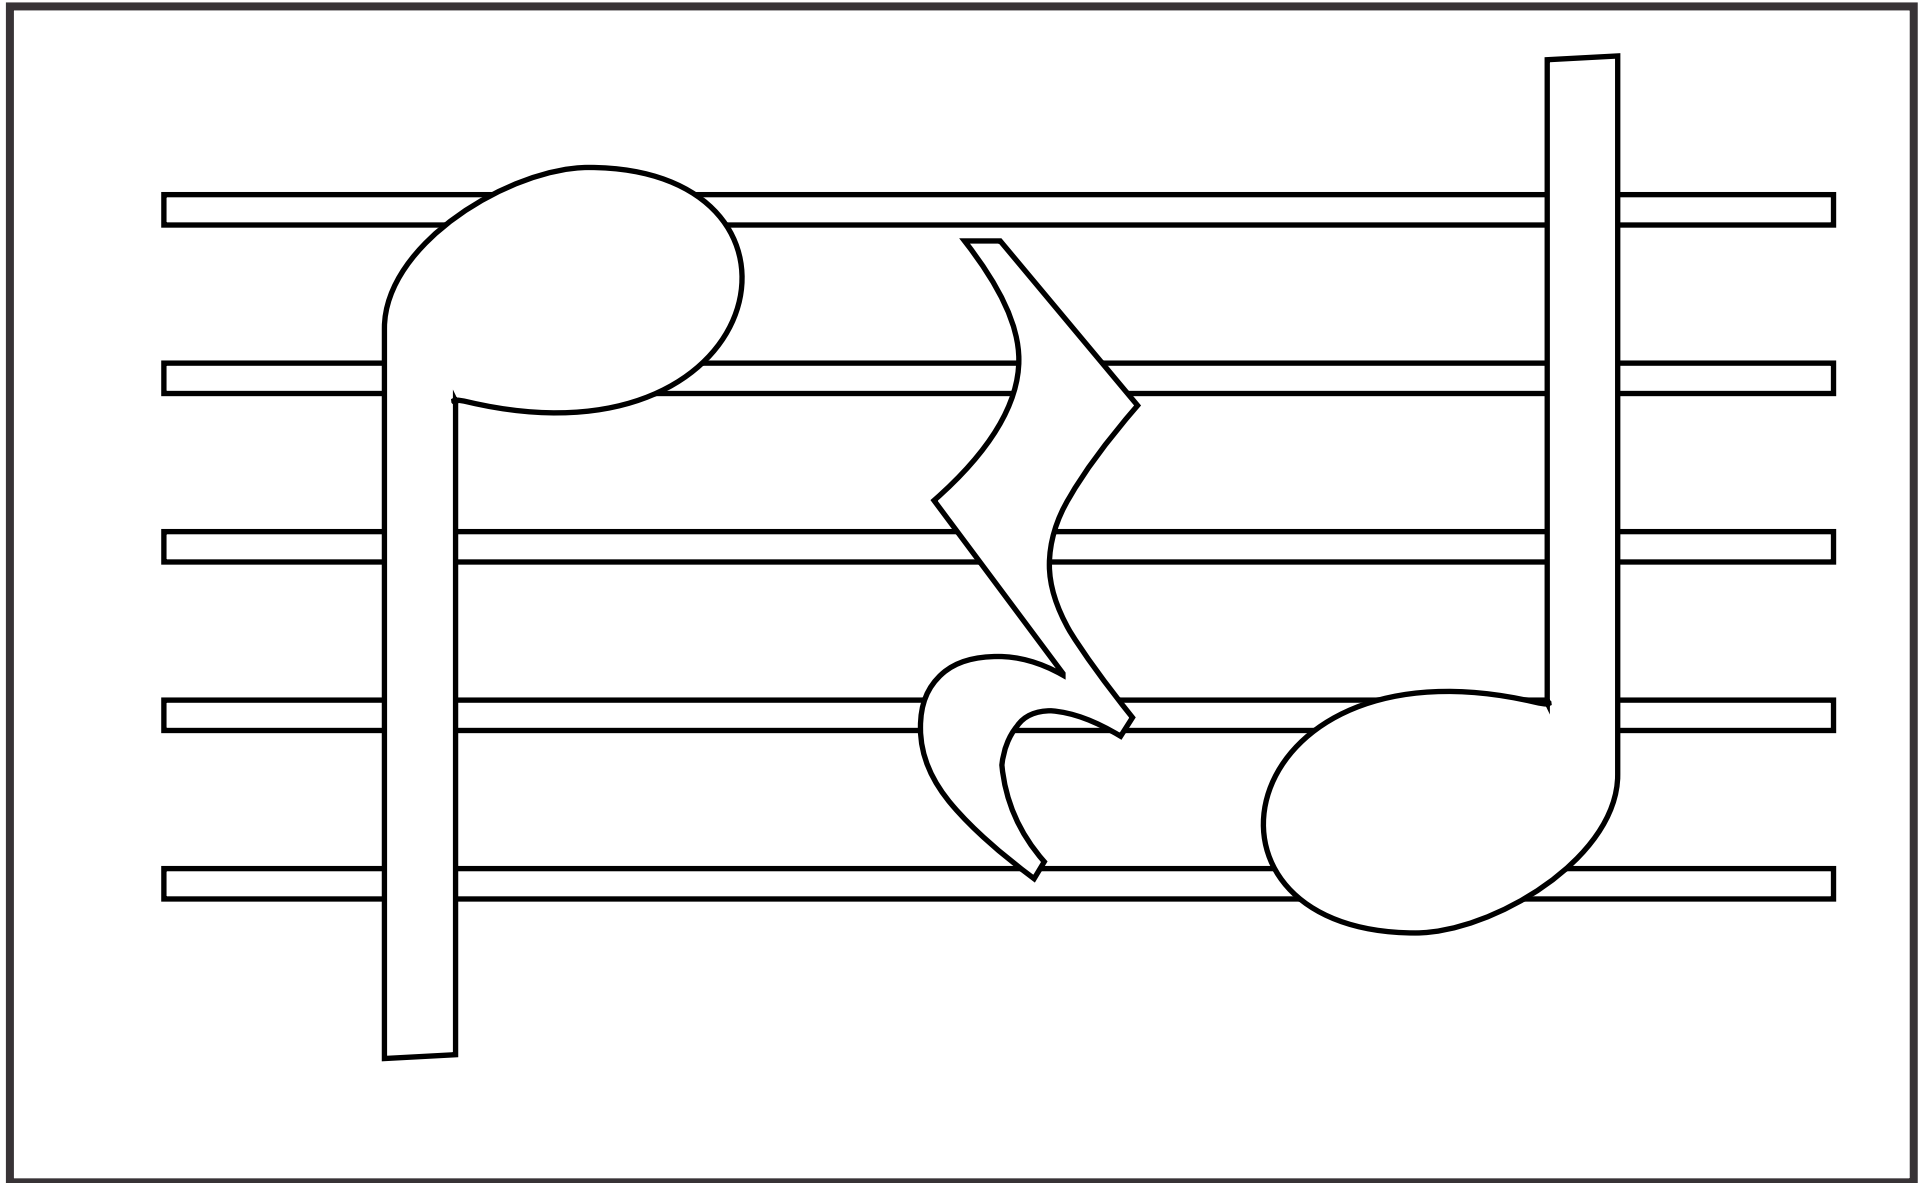

Colour and Cut Out

4 - Two Quavers

Colour and Cut Out

5 - Semiquaver (stem up)

Colour and Cut Out

6 - Semiquaver (stem down)

Semiquaver

Colour and Cut Out

Colour and Cut Out

10 - Crotchets and a Rest

Colour and Cut Out

11 - Minims and a Rest

A musical staff with five lines. The notation consists of:

- A minim note on the first line (top line).
- A rest on the second line.
- A minim note on the fourth line.